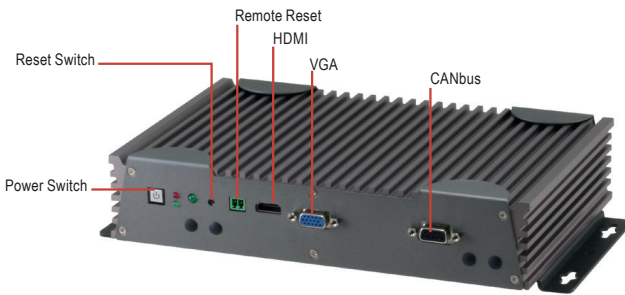

## In-Vehicle Box PC with Intel® Atom™ E3845, 1.91 GHz Processor

Front View

Rear View

## Features

- Intel® Atom™ E3845, 1.91 GHz Processor, Optional for J1900, N2807
- Supports OVP/UV/Reverse Protection, On/Off Delay and Battery Protection
- Fanless Operation
- Mini PCIe x 3 and SIM x3
- Onboard CANBUS/ GPS
- Supports DC +12V or DC +24V Vehicle Power and ACC Function

## Specifications

System	
CPU	Intel® Atom™ E3845, 1.91 GHz
Chipset	Intel® System on Chip
System Memory	DDR3L 1066/1333 SODIMM slot x 1, up to 8 GB
Display Interface	HDMI, VGA
Storage Device	2.5" HDD bay x 2
Ethernet	Intel® I211, 10/100/1000Base-TX x 2
I/O	RS-232/422/485 x 2 isolated RS-232 x 2 USB 3.0 x 1 USB 2.0 x 3 HDMI x 1 VGA x 1 LAN x 2 2 Channel CANBUS x 1 Mic-in x 1 Line-out x 1 Antenna hole x 4 Power on/off LED button x 1 Power input
Expansion	Full-size Mini-Card x 3 with SIM slot x 3
Indicator	Power LED on power button HDD active LED
OS support	Windows® 10, Windows® 8.1, Windows® 7, Linux Fedora
Power Supply	
Power Requirement	9-30V with 3-pin terminal block
Mechanical	
Mounting	Wallmount
Dimensions (W x H x D)	10.55" x 6.48" x 2.00" (268mm x 164.6mm x 51mm)
Gross Weight	9.0 lb (4.1 kg)
Net Weight	6.6 lb (3.1 kg)
Environmental	
Operating Temperature	5°F ~ 149°F (-15°C ~ 65°C)(according to IEC60068-2, with 0.5m/s AirFlow)
Storage Temperature	-40°F ~ 176°F (-40°C ~ 80°C)
Storage Humidity	95% @ 40°C, non-condensing
Anti-Vibration	3 Grms/ 5~ 500Hz/ operation - CFast™
Certification	CE/FCC class A, E13, ISO7637