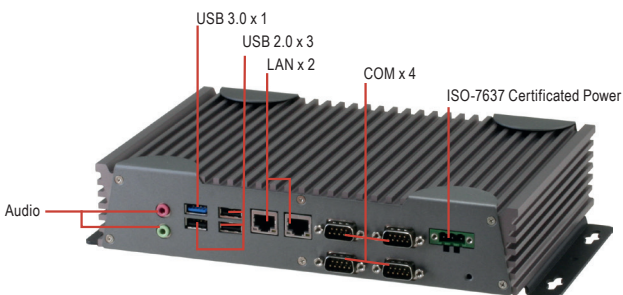

## In-Vehicle Box PC with Intel® Atom™ E3845, 1.91 GHz Processor

Front View

Rear View

## Features

- Intel® Atom™ E3845, 1.91 GHz Processor, Optional for J1900, N2807
- Supports OVP/UV/Reverse Protection, On/Off Delay and Battery Protection
- Fanless Operation
- Mini PCIe x 3 and SIM x3
- Onboard CANBUS/ GPS
- Supports DC +12V or DC +24V Vehicle Power and ACC Function

## Specifications

System	
CPU	Intel® Atom™ E3845, 1.91 GHz
Chipset	Intel® System on Chip
System Memory	DDR3L 1066/1333 SODIMM slot x 1, up to 8 GB
Display Interface	HDMI, VGA
Storage Device	2.5" HDD bay x 2
Ethernet	Intel® I211, 10/100/1000Base-TX x 2
I/O	RS-232/422/485 x 2 isolated RS-232 x 2 USB 3.0 x 1 USB 2.0 x 3 HDMI x 1 VGA x 1 LAN x 2 2 Channel CANBUS x 1 Mic-in x 1 Line-out x 1 Antenna hole x 4 Power on/off LED button x 1 Power input
Expansion	Full-size Mini-Card x 3 with SIM slot x 3
Indicator	Power LED on power button HDD active LED
OS support	Windows® 10, Windows® 8.1, Windows® 7, Linux Fedora
Power Supply	
Power Requirement	9-30V with 3-pin terminal block
Mechanical	
Mounting	Wallmount
Dimensions (W x H x D)	10.55" x 6.48" x 2.00" (268mm x 164.6mm x 51mm)
Gross Weight	9.0 lb (4.1 kg)
Net Weight	6.6 lb (3.1 kg)
Environmental	
Operating Temperature	5°F ~ 149°F (-15°C ~ 65°C)(according to IEC60068-2, with 0.5m/s AirFlow)
Storage Temperature	-40°F ~ 176°F (-40°C ~ 80°C)
Storage Humidity	95% @ 40°C, non-condensing
Anti-Vibration	3 Grms/ 5~ 500Hz/ operation - CFast™
Certification	CE/FCC class A, E13, ISO7637