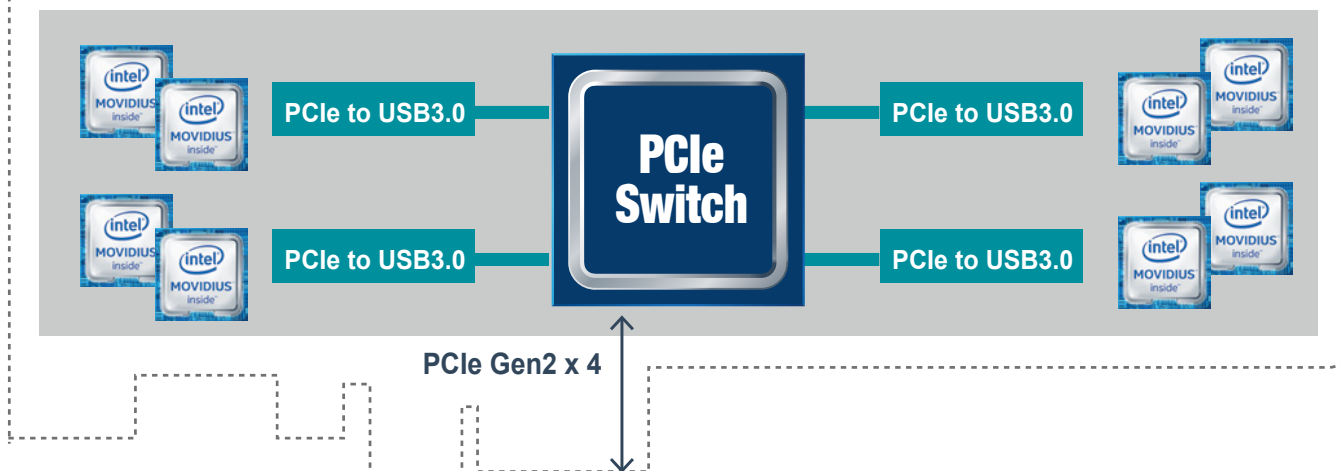

Multiple Intel® Movidius™ Myriad™ X Deep Learning Acceleration Add-in Card