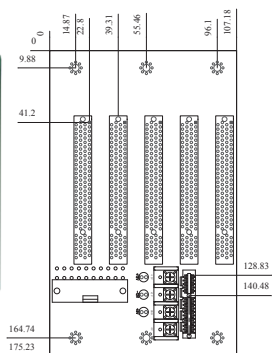

HPE-5S1-R51

Ordering Information

HPE-5S1-R51	5-slot backplane with four PCI slots
PR-1500G	5-slot half-size compact chassis
RACK-500G	5U 5-slot full-size rack-mount chassis