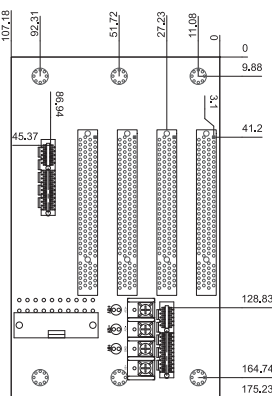

HPE-5S2-R40

Ordering Information

HPE-5S2-R40	5-slot backplane with three PCI slots and one PCIe x4 slot
PR-1500G	5-slot half-size compact chassis
RACK-500G	5U 5-slot full-size rack-mount chassis