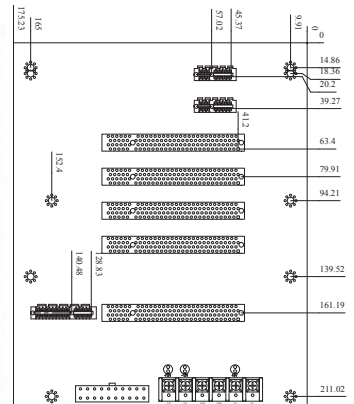

HPE-8S0-R41

Ordering Information

HPE-8S0-R41	7-slot backplane with four PCI slots and two PCIe x1 slots