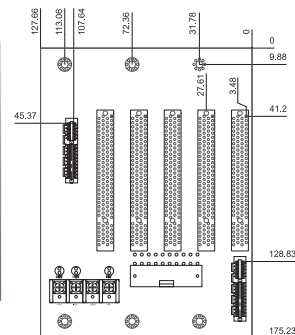

HPE-6S1-R41

Ordering Information

HPE-6S1-R41	6-slot backplane with four PCI slots and one PCIe x4 slot