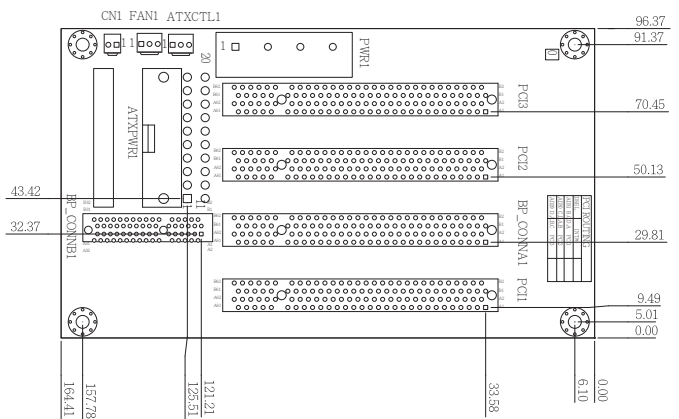

PCI/PIC0e Backplane

Selection Guide

PAC series wall-mount chassis

4U rack-mount chassis

	PCIe/PCI	PCIe/ PCI	HPE-3S1	HPE-3S2	HPE-4S1	HPE-4S2	HPE-5S1	HPE-5S2	HPE-5S3	HPE-6S1	HPE-8S
Total Slot			3	3	4	4	5	5	5	6	7
Expansion Slots	PCI		2	1	3	2	4	3	2	4	4
	PCIe	x4		1		1		1		1	
		x1							2		2
Chassis			N/A	N/A	PAC-42GH PAC-400G	PAC-42GH PAC-400G	PR-1500G RACK-500G	PR-1500G RACK-500G	PR-1500G RACK-500G	N/A	N/A

HPE-3S1-R41

Ordering Information

HPE-3S1-R41 3-slot backplane with two PCI slots

HPE-3S2-R41

Ordering Information

HPE-3S2-R41 3-slot backplane with one PCI slot and one PCIe x4 slot

HPE-4S1-R41

Ordering Information

HPE-4S1-R41 4-slot backplane with three PCI slots
PAC-42GH 4-slot half-size compact chassis
PAC-400G 4-slot half-size compact chassis