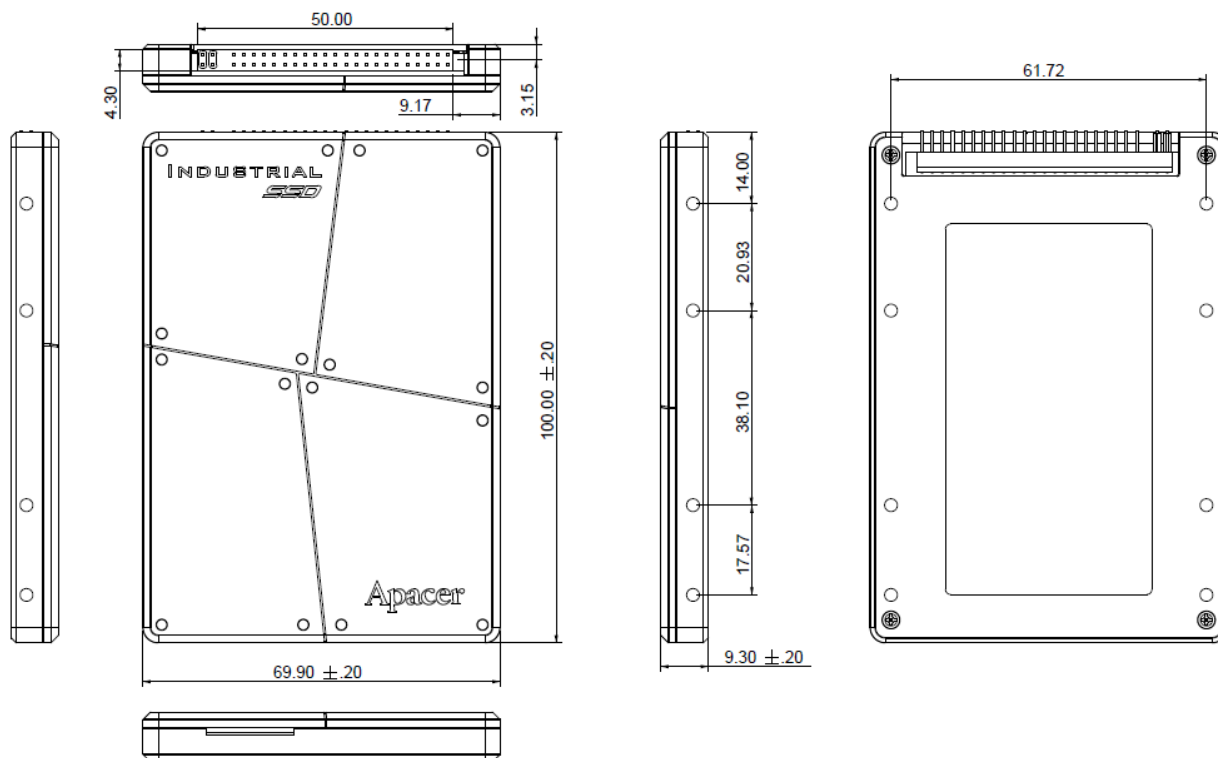

Mechanical Specification

Unit:mm

For more information, contact your Apacer representative

Global Presence

Taiwan (Headquarters)
Apacer Technology Inc.
Tel: +886-2-2267-8000
Fax: +886-2-2267-2261

Europe
Apacer Technology B.V.
Tel: +31-40-267-0000
Fax: +31-40-290-0686

U.S.A.
Apacer Memory America, Inc.
Tel: +1-408-518-8699
Fax: 1-510-249-9551

China
Apacer Electronic(Shanghai)
Co., Ltd.
Tel: +86-21-6228-9939

Japan
Apacer Technology Corp.
Tel: +81-3-5419-2668
Fax: +81-3-5419-0018

India
Apacer Technologies Pvt. Ltd.
Tel: +91-80-41529061~3
Fax: +91-80-41700215